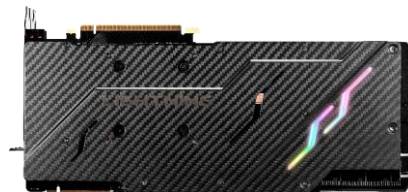

# GeForce RTX 2080 Ti LIGHTNING Z

### CARBON BACKPLATE

The full carbon backplate strengthens the card, but also enhances thermal conductivity using a thick heatpipe and thermal pads.

### TORX FAN 3.0

Award-winning fan design combining two different fin designs for cool & quiet gaming.

### DOUBLE BALL BEARINGS

Strong and lasting core for the TORX Fan 3.0 to provide years of smooth and silent gaming.